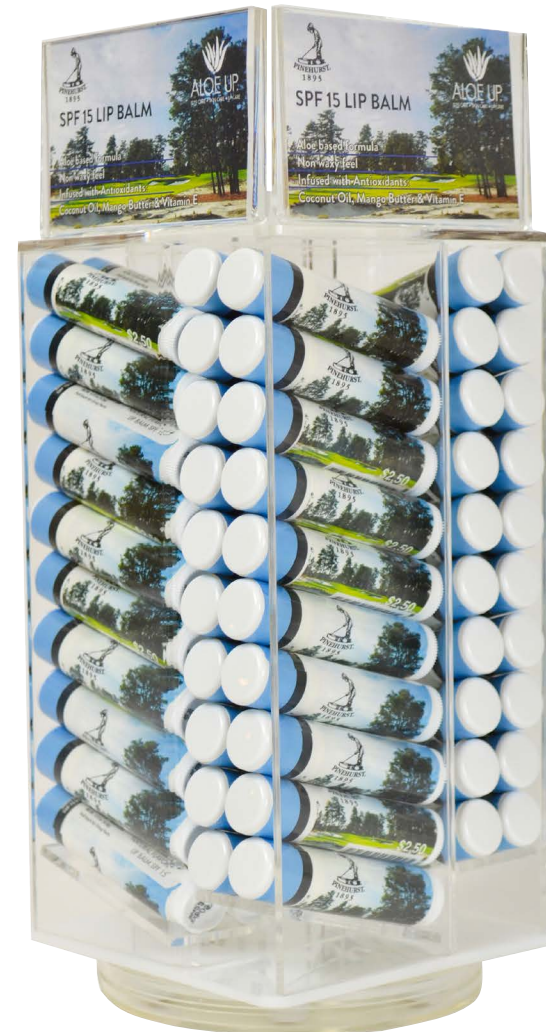

CUSTOM LIP BALM

- 100 pc minimum
- 7 day lead time
- High resolution art required
- Art set-up fee applies

SPF 15

Wholesale / \$1.45 each*

Flavors: Natural, Citrus, Vanilla, Apple, Mint, Cherry, Pina Colada, Coco-Mango

MEDICATED SPF 30

Wholesale / \$1.60 each*

MINERAL SPF 15

Wholesale / \$2.25 each*

CUSTOM LIP BALM TOWER

WHOLESALE: \$145.00
MSRP: \$300.00

100 lip balm minimum per flavor
Includes custom header cards
One time art set-up charge: \$50.00